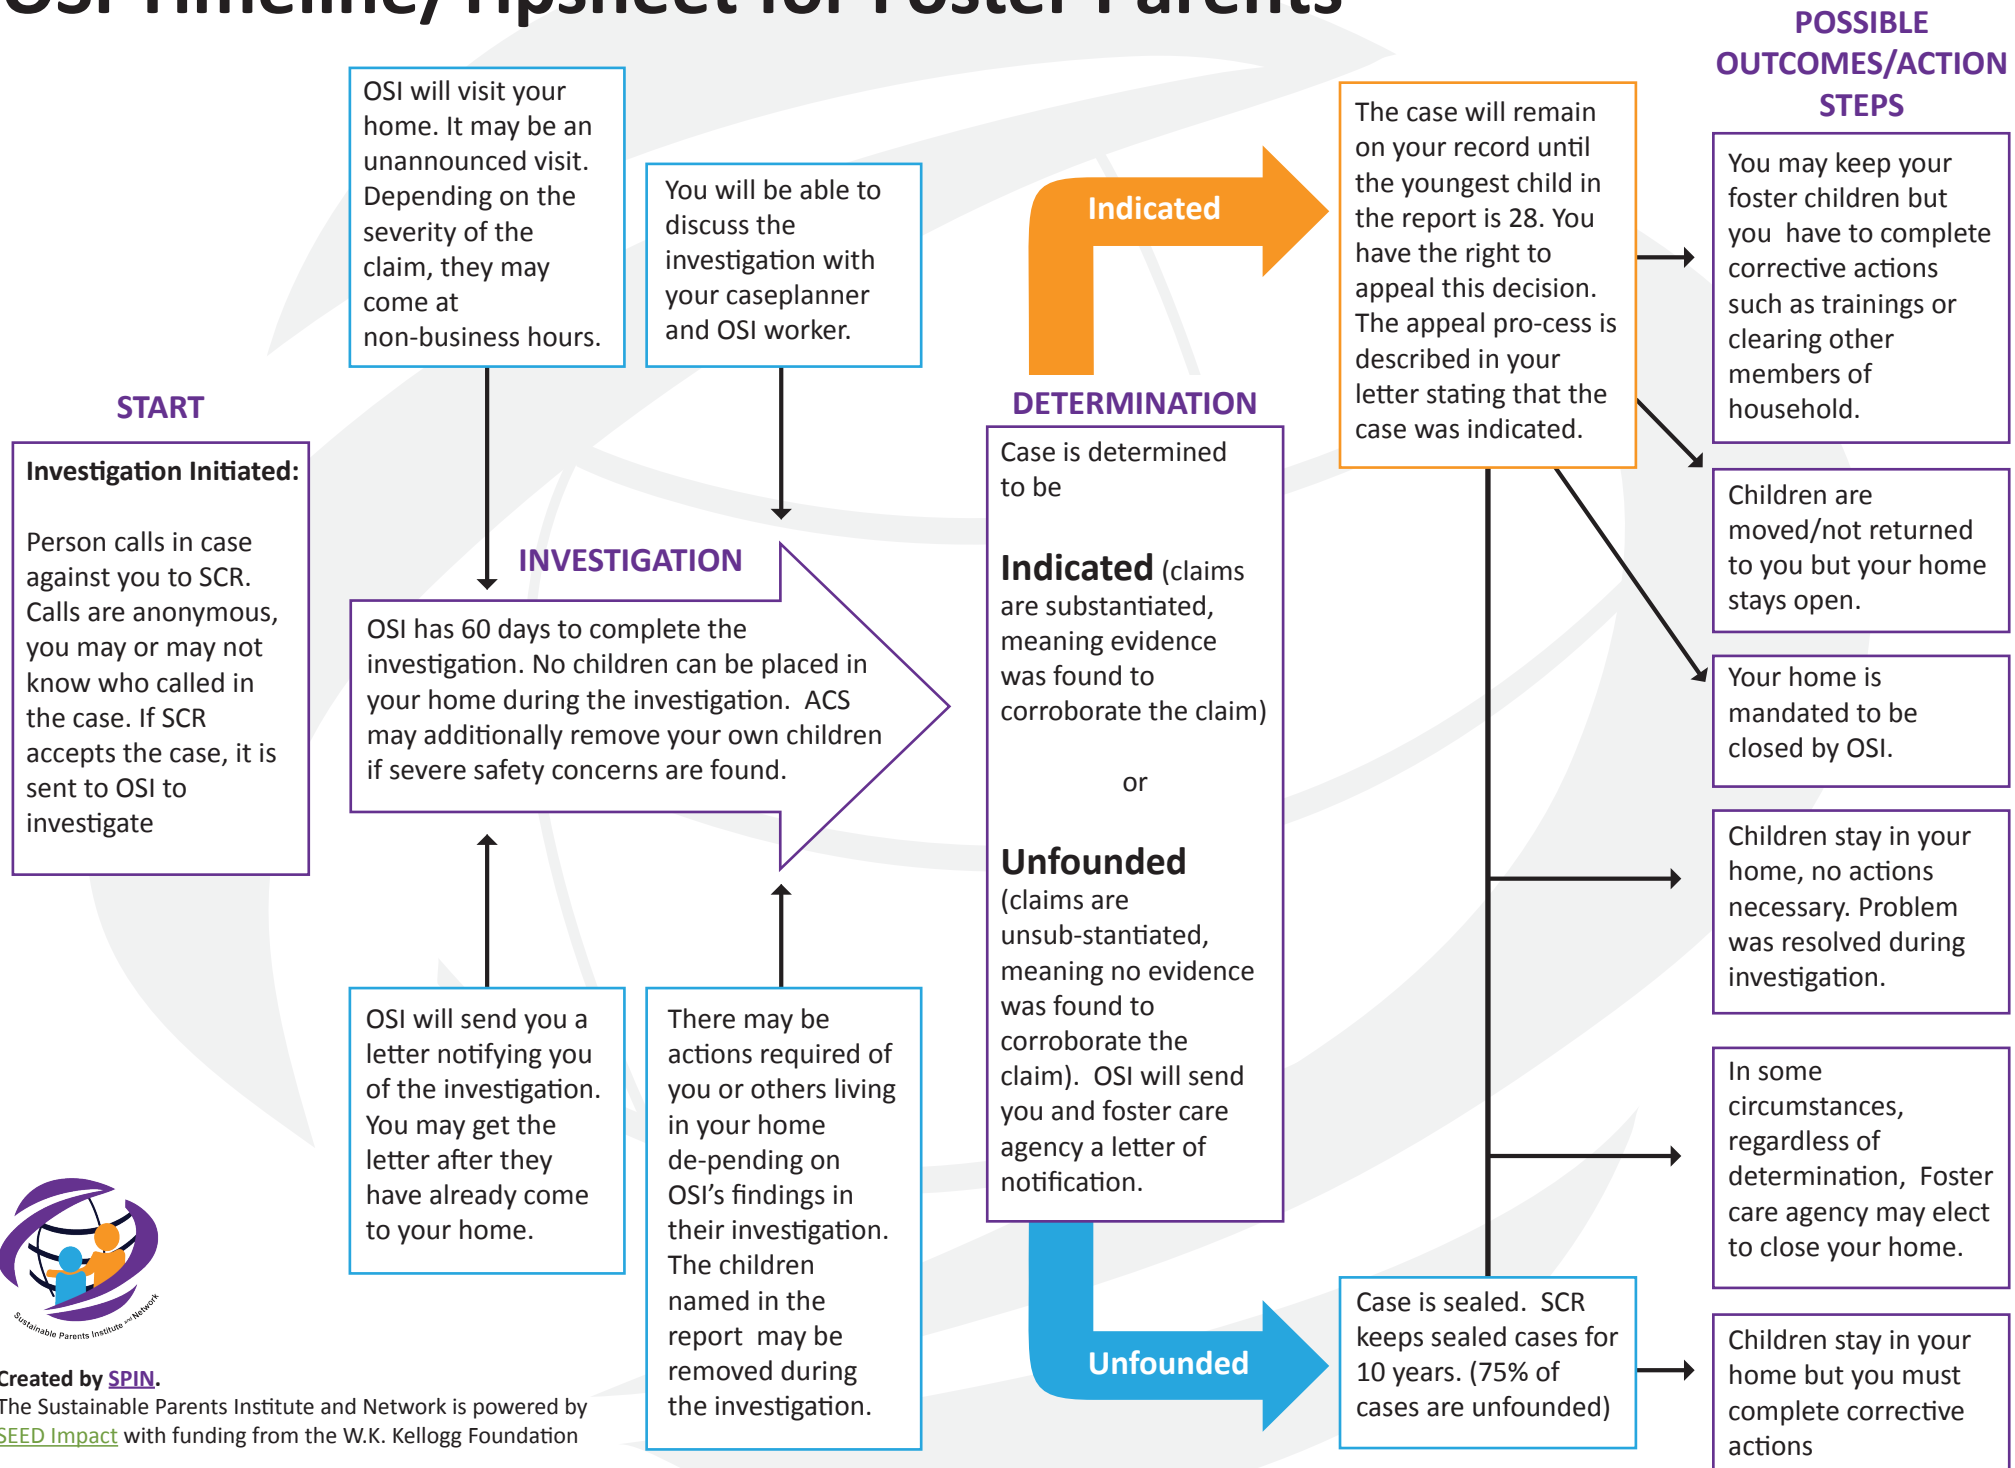

OSI Timeline/Tipsheet for Foster Parents

Created by **SPIN**.
The Sustainable Parents Institute and Network is powered by **SEED Impact** with funding from the W.K. Kellogg Foundation

Contact SPIN: SPIN@seedimpact.org